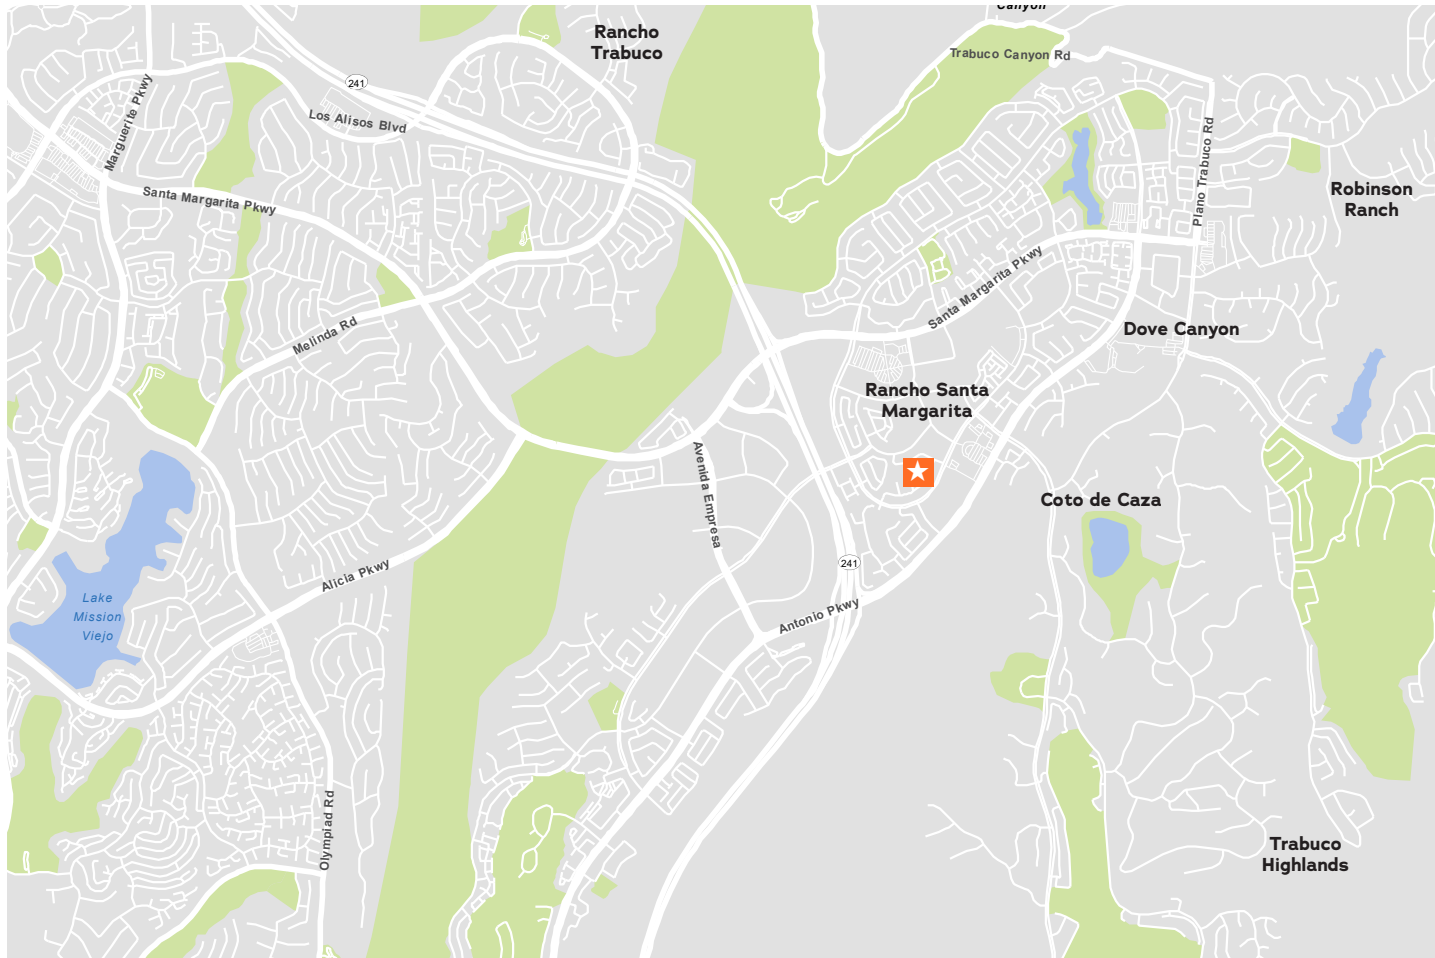

**PLAZA
EL PASEO
RANCHO SANTA
MARGARITA**

NEWMARK

PLAZA EL PASEO

RANCHO SANTA MARGARITA

22331 El Paseo | Rancho Santa Margarita, CA 92691

KEY HIGHLIGHTS

- Plaza El Paseo is a high profile community center located in the heart of Rancho Santa Margarita. The site boasts a diverse mix of national and regional retail, restaurant and service oriented uses
- Corner location, great visibility
- Located between two main thoroughfares serving the trade area
- Minutes from the 241 corridor
- Abundant parking, ample open space and easy accessibility
- High income demographics

Available / Tenants

Vacant (Former 24 Hour Fitness) 22,000 SF

- BevMo
- Chipotle Mexican Grill
- Cold Stone Creamery
- Crumbl Cookies
- Devi Rebel Yoga
- Elegant Nails & Spa
- Floral Philosophy
- Happy Nails
- Karate
- Kingdom Nutrition
- Kohl's
- Kyoto Poke and Ramen
- Lulu's Caafe
- Natraj's Indian Bistro
- Old World Barbershop
- Optometry
- Palm Beach Tan
- Pet Supply
- Pho O-Oh Tasty
- Pinot's Palette
- Pure Pilates
- Sharetea
- Tapas and Beer
- The Stand
- Todos Santos
- TOGO'S Sandwiches
- Tutto Fresco Kitchen & Bar
- Wood Ranch BBQ & Grill

2022 DEMOGRAPHICS

POPULATION

1 Mile	16,713
3 Miles	78,238
5 Miles	170,348

DAYTIME POPULATION

1 Mile	17,088
3 Miles	61,279
5 Miles	141,042

AVERAGE HH INCOME

1 Mile	\$128,309
3 Miles	\$181,481
5 Miles	\$179,017